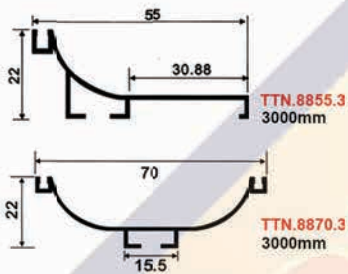

BRACKET FOR Z395 PROFILE

TTN.Z395K.BRACKET