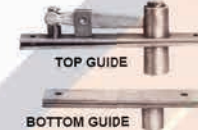

**MAGNETIC PUSH LATCH**  
**S32.PHL03.GRAY**

**BH.138**

**GLASS HINGE (Slide-on)**  
**S32.SH26 - #0, #8, #15**  
 Optional with cover cap  
*(sold separately)*

**165° SOFTCLOSE HINGE (Clip-on)**  
**BSR.FR165 - #0, #8, #15**

**SUS304 SOFTCLOSE HINGE (Clip-on)**  
**BSR.FR90 - #0, #8, #15**

**FERRARI SOFT CLOSIE (Clip-on)**  
**FERR.E.EJ2008**  
 #0, #8, #15

**TOP GUIDE**  
**BOTTOM GUIDE**  
**CONCEALED DOOR HINGE**  
**S32.C117F.SSS**  
 MAX. 150 KG.