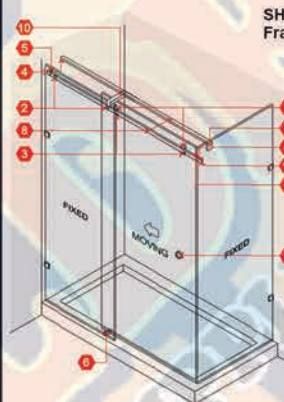

SHOWER ROOM ACCESSORIES
Frameless

SUS304 Stainless Steel
Polished Stainless Steel (PSS) Finish
8-10mm Glass Thickness

SLIDING ROLLER
BSR.GS.A002-1.PSS

FIXING ROLLER SUPPORT
BSR.GS.A002-3.PSS

GLASS CLAMP
BSR.GS.A002-2.PSS

END FLANGE
BSR.GS.A002-4.PSS

BOTTOM GUIDE
BSR.GS.A014-6.PSS

SLIDING DOOR HANDLE
BSR.GS.A002-7.PSS

STOPPER
BSR.GS.A002-5.PSS

TUBE
BSR.GS.A002-8.PSS.2M

TOP RAIL CONNECTOR
BSR.GS.A014-10.PSS

GLASS DOOR LOCKS

Glass to Glass, 12mm
EL.GDL138
For Single Door

Glass to Glass, 12mm
EL.GDL168
For Double Door

Glass to Wall, 10mm
EL.109A.CP
For Single Door

Glass to Glass,
10-12mm
EL.PP60A