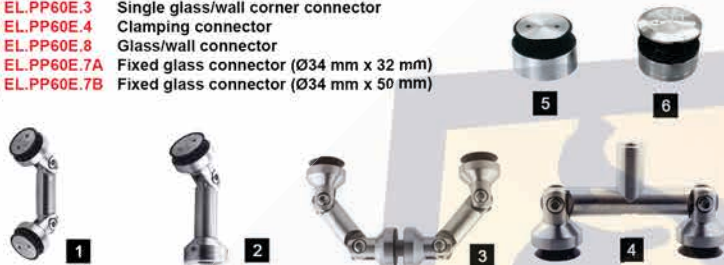

GLASS CONNECTOR SERIES

SUS304 Stainless Steel 10 - 12 mm Glass Thickness
Satin Stainless Steel

- 1.) EL.PP60E.1 Glass/wall corner connector
- 2.) EL.PP60E.3 Single glass/wall corner connector
- 3.) EL.PP60E.4 Clamping connector
- 4.) EL.PP60E.8 Glass/wall connector
- 5.) EL.PP60E.7A Fixed glass connector (Ø34 mm x 32 mm)
- 6.) EL.PP60E.7B Fixed glass connector (Ø34 mm x 50 mm)

SUS304 STAINLESS STEEL, SATIN, 10-19MM

FOUR ARM POST MOUNTED FITTING
EL.SF200.4A

DOUBLE ARM 90 DEGREE POST MOUNTED FITTING
EL.SF200.2A.90

DOUBLE ARM 180 DEGREE POST MOUNTED FITTING
EL.SF200.2A.180

SINGLE LONG ARM POST MOUNTED FITTING
EL.SF150.1A

SINGLE LONG ARM POST MOUNTED FITTING
EL.SF110.1A

GLASS SLIDING DOOR SERIES

Installation Diagram

SUS304 Stainless Steel
Satin Stainless Steel Finish
10 - 12 mm Glass Thickness

- 1.) EL.GS.B001.SSS Glass Sliding Roller Set
- 2.) EL.GS.B025.3MTRS Stainless Steel Tube (Ø25 mm x 3M x 2 mm)
- 3.) EL.GS.B010.SSS End Cap for Tube B025
- 4.) EL.GS.B008.SSS Tube Connector
- 5.) EL.GS.B002.SSS Sliding Door Handle

GLASS SLIDING ROLLER SET

SHOWER ROOM ACCESSORIES
Frameless

SUS304 Stainless Steel
Polished Stainless Steel (PSS) Finish
8-10mm Glass Thickness

SLIDING ROLLER
BSR.GS.A002-1.PSS

FIXING ROLLER SUPPORT
BSR.GS.A002-3.PSS

GLASS CLAMP
BSR.GS.A002-2.PSS

END FLANGE
BSR.GS.A002-4.PSS

BOTTOM GUIDE
BSR.GS.A014-6.PSS

SLIDING DOOR HANDLE
BSR.GS.A002-7.PSS

STOPPER
BSR.GS.A002-5.PSS

TUBE
BSR.GS.A002-8.PSS.2M

TOP RAIL CONNECTOR
BSR.GS.A014-10.PSS

GLASS DOOR LOCKS

Glass to Glass, 12mm
EL.GDL138
For Single Door

Glass to Glass, 12mm
EL.GDL168
For Double Door

Glass to Wall, 10mm
EL.109A.CP
For Single Door

Glass to Glass,
10-12mm
EL.PP60A

Glass to Wall,
10-12mm
EL.OXB1001

Glass to Glass,
10-12mm
EL.OXB1003