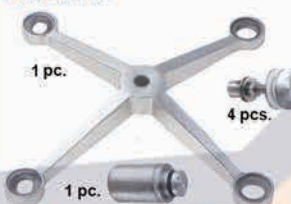

GLASS CONNECTOR SERIES

SUS304 Stainless Steel 10 - 12 mm Glass Thickness
Satin Stainless Steel

- 1.) EL.PP60E.1 Glass/wall corner connector
- 2.) EL.PP60E.3 Single glass/wall corner connector
- 3.) EL.PP60E.4 Clamping connector
- 4.) EL.PP60E.8 Glass/wall connector
- 5.) EL.PP60E.7A Fixed glass connector (Ø34 mm x 32 mm)
- 6.) EL.PP60E.7B Fixed glass connector (Ø34 mm x 50 mm)

SUS304 STAINLESS STEEL, SATIN, 10-19MM

FOUR ARM POST MOUNTED FITTING
EL.SF200.4A

DOUBLE ARM 90 DEGREE POST MOUNTED FITTING
EL.SF200.2A.90

DOUBLE ARM 180 DEGREE POST MOUNTED FITTING
EL.SF200.2A.180

SINGLE LONG ARM POST MOUNTED FITTING
EL.SF150.1A

SINGLE LONG ARM POST MOUNTED FITTING
EL.SF110.1A

GLASS SLIDING DOOR SERIES

Installation Diagram

SUS304 Stainless Steel
Satin Stainless Steel Finish
10 - 12 mm Glass Thickness

- 1.) EL.GS.B001.SSS Glass Sliding Roller Set
- 2.) EL.GS.B025.3MTRS Stainless Steel Tube (Ø25 mm x 3M x 2 mm)
- 3.) EL.GS.B010.SSS End Cap for Tube B025
- 4.) EL.GS.B008.SSS Tube Connector
- 5.) EL.GS.B002.SSS Sliding Door Handle

GLASS SLIDING ROLLER SET

SHOWER ROOM ACCESSORIES
Frameless

SUS304 Stainless Steel
Polished Stainless Steel (PSS) Finish
8-10mm Glass Thickness

SLIDING ROLLER
BSR.GS.A002-1.PSS

FIXING ROLLER SUPPORT
BSR.GS.A002-3.PSS

GLASS CLAMP
BSR.GS.A002-2.PSS

END FLANGE
BSR.GS.A002-4.PSS

BOTTOM GUIDE
BSR.GS.A014-6.PSS

SLIDING DOOR HANDLE
BSR.GS.A002-7.PSS

STOPPER
BSR.GS.A002-5.PSS

TUBE
BSR.GS.A002-8.PSS.2M

TOP RAIL CONNECTOR
BSR.GS.A014-10.PSS

GLASS DOOR LOCKS

Glass to Glass, 12mm
EL.GDL138
For Single Door

Glass to Glass, 12mm
EL.GDL168
For Double Door

Glass to Wall, 10mm
EL.109A.CP
For Single Door

Glass to Glass,
10-12mm
EL.PP60A

Glass to Wall,
10-12mm
EL.OXB1001

Glass to Glass,
10-12mm
EL.OXB1003